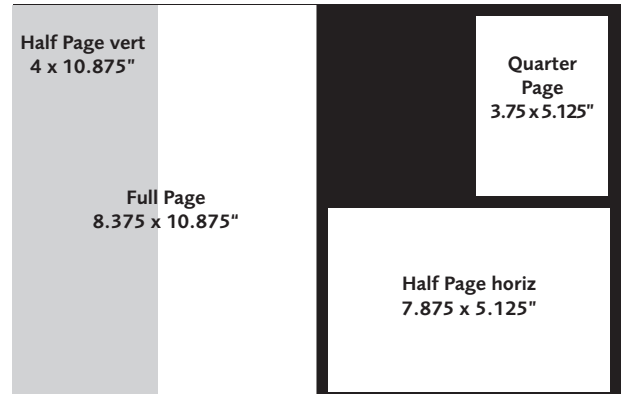

DECEMBER 2014

S	M	T	W	H	F	S
30	1	2	3	4	5	6
7	8	9	10	11	12	13
14	15	16	17	18	19	20
21	22	23	24	25	26	27
28	29	30	31	1	2	3

JANUARY 2015

S	M	T	W	H	F	S
28	29	30	31	1	2	3
4	5	6	7	8	9	10
11	12	13	14	15	16	17
18	19	20	21	22	23	24
25	26	27	28	29	30	31

FEBRUARY 2015

S	M	T	W	H	F	S
1	2	3	4	5	6	7
8	9	10	11	12	13	14
15	16	17	18	19	20	21
22	23	24	25	26	27	28

MARCH 2015

S	M	T	W	H	F	S
1	2	3	4	5	6	7
8	9	10	11	12	13	14
15	16	17	18	19	20	21
22	23	24	25	26	27	28
29	30	31	1	2	3	4

APRIL 2015

S	M	T	W	H	F	S
29	30	31	1	2	3	4
5	6	7	8	9	10	11
12	13	14	15	16	17	18
19	20	21	22	23	24	25
26	27	28	29	30	1	2

DIMENSIONS/RATES

SIZE	RATE	WIDTH	HEIGHT
Inside Cover 2-page spread	\$6000	16.75"	10.875 "
"Regional" ad pages - Full Page	\$3000	8.375"	10.875 "
2-page spread	\$4500	16.75"	10.875 "
Page 3, 5 placement - Full Page	\$3500	8.375"	10.875"
Back cover	\$4500	8.375"	10.875 "
Inside front cover - Full Page	\$3500	8.375"	10.875 "
Inside back cover - Full Page	\$3000	8.375"	10.875 "
Full page	\$2500	8.375"	10.875 "
Half page (horizontal)	\$1500	7.875"	5.125"
Half page (vertical)	\$1500	4 "	10.875"
1/4 page	\$900	3.75"	5.125"
3 page cover - fold out spread	\$7500	25.125"	10.875 "