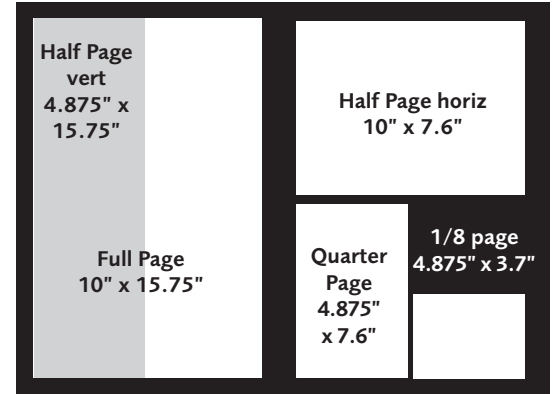

Explore

Big Sky

SHELF LIFE: 14 DAYS

READERSHIP: 35,000/EDITION

DIMENSIONS/RATES

SIZE	W	H	GOLD PACKAGE 30% discount (12 month commitment)	SILVER PACKAGE 25% discount (6 month commitment)	BRONZE PACKAGE 20% discount (4 consecutive issues)	RETAIL (One off, individual buys)
Full page	10"	15.75"	\$462	\$495	\$550	\$660
Half page (horiz)	10"	7.6"	\$245	\$265.50	\$295	\$350
Half page (vert)	4.875"	15.75"	\$245	\$265.50	\$295	\$350
1/4 page	4.875"	7.6"	N/A	N/A	\$190	\$230
1/8 page	4.875"	3.7"	N/A	N/A	\$100	\$120
			Custom ad design included (\$250 value) 1 month EBS Online Banner ad - FREE	1 month EBS Online Banner ad - FREE	1 month EBS Online Banner ad - FREE	

APRIL 2015

S	M	T	W	H	F	S
29	30	31	1	2	3	4
5	6	7	8	9	10	11
12	13	14	15	16	17	18
19	20	21	22	23	24	25
26	27	28	29	30	1	2

DIMENSIONS/RATES

SIZE	RATE	WIDTH	HEIGHT
Inside Cover 2-page spread	\$6000	16.75"	10.875 "
"Regional" ad pages - Full Page	\$3000	8.375"	10.875 "
2-page spread	\$4500	16.75"	10.875 "
Page 3, 5 placement - Full Page	\$3500	8.375"	10.875"
Back cover	\$4500	8.375"	10.875 "
Inside front cover - Full Page	\$3500	8.375"	10.875 "
Inside back cover - Full Page	\$3000	8.375"	10.875 "
Full page	\$2500	8.375"	10.875 "
Half page (horizontal)	\$1500	7.875"	5.125"
Half page (vertical)	\$1500	4 "	10.875"
1/4 page	\$900	3.75"	5.125"
3 page cover - fold out spread	\$7500	25.125"	10.875 "