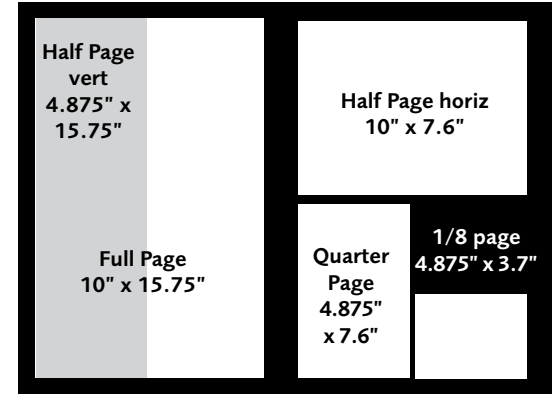

Explore

Big Sky

SHELF LIFE: 14 DAYS

READERSHIP: 35,000/EDITION

DIMENSIONS/RATES

SIZE	W	H	GOLD PACKAGE 30% discount (12 month commitment)	SILVER PACKAGE 25% discount (6 month commitment)	BRONZE PACKAGE 20% discount (4 consecutive issues)	RETAIL (One off, individual buys)
Full page	10"	15.75"	\$462	\$495	\$550	\$660
Half page (horiz)	10"	7.6"	\$245	\$265.50	\$295	\$350
Half page (vert)	4.875"	15.75"	\$245	\$265.50	\$295	\$350
1/4 page	4.875"	7.6"	N/A	N/A	\$190	\$230
1/8 page	4.875"	3.7"	N/A	N/A	\$100	\$120
			Custom ad design included (\$250 value) 1 month EBS Online Banner ad - FREE	1 month EBS Online Banner ad - FREE	1 month EBS Online Banner ad - FREE	

AUGUST 2014

S	M	T	W	H	F	S
27	28	29	30	31	1	2
3	4	5	6	7	8	9
10	11	12	13	14	15	16
17	18	19	20	21	22	23
24	25	26	27	28	29	30
31	1	2	3	4	5	6

DIMENSIONS/RATES

SIZE	RATE	WIDTH	HEIGHT
Inside Cover 2-page spread	\$6000	16.75"	10.875 "
"Regional" ad pages - Full Page	\$3000	8.375"	10.875 "
2-page spread	\$4500	16.75"	10.875 "
Page 3, 5 placement - Full Page	\$3500	8.375"	10.875"
Back cover	\$4500	8.375"	10.875 "
Inside front cover - Full Page	\$3500	8.375"	10.875 "
Inside back cover - Full Page	\$3000	8.375"	10.875 "
Full page	\$2500	8.375"	10.875 "
Half page (horizontal)	\$1500	7.875"	5.125"
Half page (vertical)	\$1500	4 "	10.875"
1/4 page	\$900	3.75"	5.125"
3 page cover - fold out spread	\$7500	25.125"	10.875 "