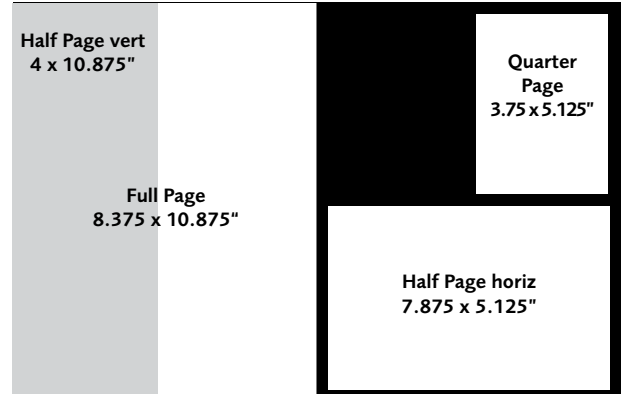

JUNE 2014

S	M	T	W	H	F	S
1	2	3	4	5	6	7
8	9	10	11	12	13	14
15	16	17	18	19	20	21
22	23	24	25	26	27	28
29	30	1	2	3	4	5

JULY 2014

S	M	T	W	H	F	S
29	30	1	2	3	4	5
6	7	8	9	10	11	12
13	14	15	16	17	18	19
20	21	22	23	24	25	26
27	28	29	30	31	1	2

AUGUST 2014

S	M	T	W	H	F	S
27	28	29	30	31	1	2
3	4	5	6	7	8	9
10	11	12	13	14	15	16
17	18	19	20	21	22	23
24	25	26	27	28	29	30
31	1	2	3	4	5	6

DIMENSIONS/RATES

SIZE	RATE	WIDTH	HEIGHT
Inside Cover 2-page spread	\$6000	16.75"	10.875 "
"Regional" ad pages - Full Page	\$3000	8.375"	10.875 "
2-page spread	\$4500	16.75"	10.875 "
Page 3, 5 placement - Full Page	\$3500	8.375"	10.875"
Back cover	\$4500	8.375"	10.875 "
Inside front cover - Full Page	\$3500	8.375"	10.875 "
Inside back cover - Full Page	\$3000	8.375"	10.875 "
Full page	\$2500	8.375"	10.875 "
Half page (horizontal)	\$1500	7.875"	5.125"
Half page (vertical)	\$1500	4 "	10.875"
1/4 page	\$900	3.75"	5.125"
3 page cover - fold out spread	\$7500	25.125"	10.875 "